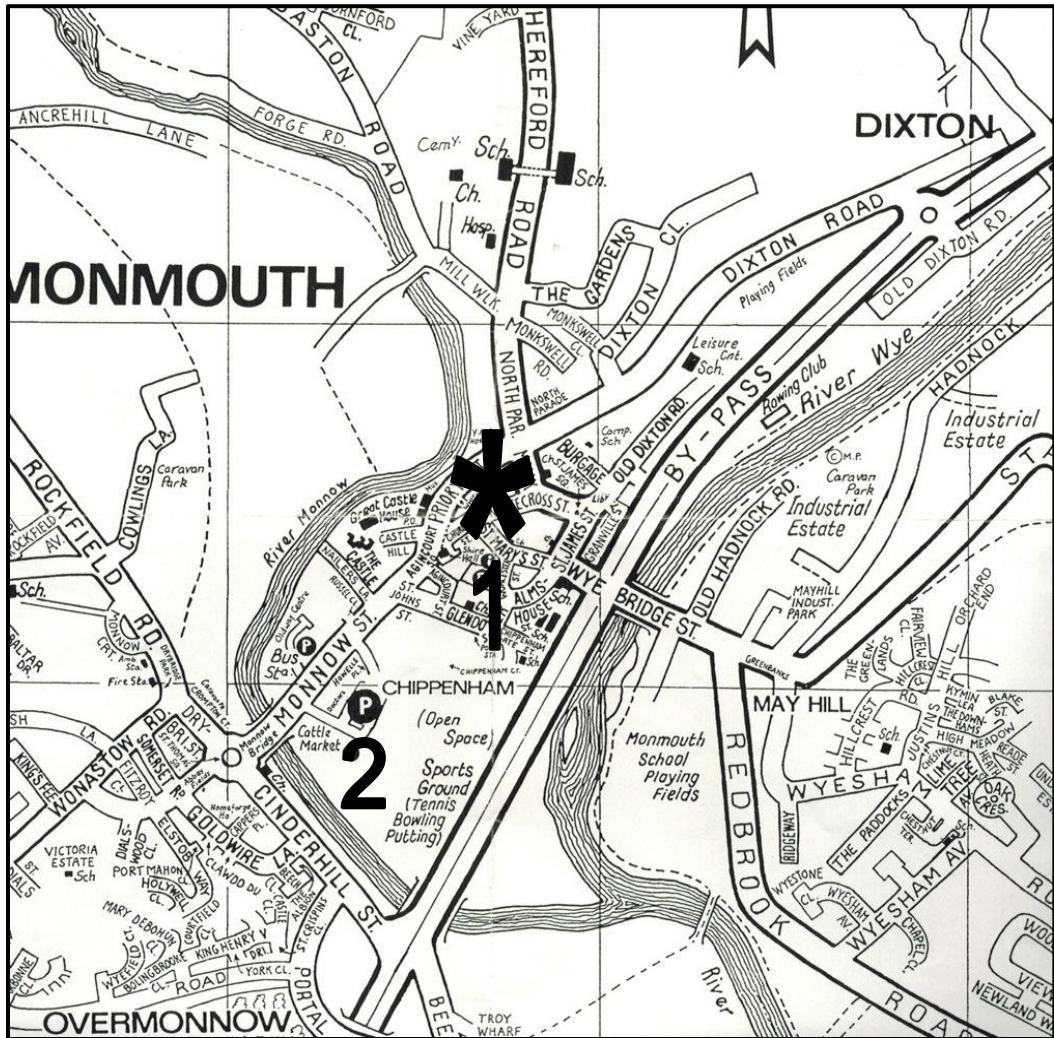

Directions to Monmouth Priory *(adjacent St. Mary's Church)* Priory Street, Monmouth NP25 3NX

Monmouth Priory

(Depending on the time of day there is street parking opposite the Priory)

1

Public Car Park 1